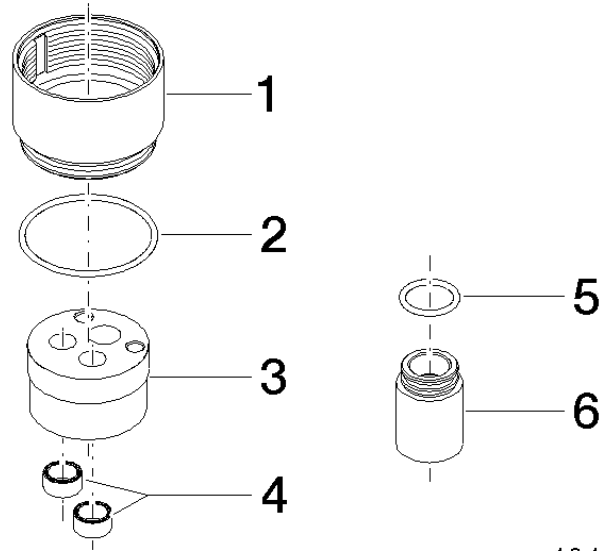

Extension 25 mm -

12 190 970 90

- up to 25 mm: 1 x 12 190 970 90
- 26 mm - 50 mm: 2 x 12 190 970 90

for concealed single-lever shower and bath mixer 36
02X SSS-FF

Extension 25 mm -

12 190 970 90

mm [inches]

Extension 25 mm -

12 190 970 90

12 190 970 90

Spare parts list

No.	Item Number	Name	Quantity used	Delivery time
1	09 17 01 191 90	sleeve	1	2
2	09 14 10 210 90	seal	1	2
3	09 30 11 186 90	disc	1	2
4	09 14 03 160 90	seal	2	2
5	09 14 10 047 90	seal	1	2
6	09 17 01 192 90	sleeve	1	2